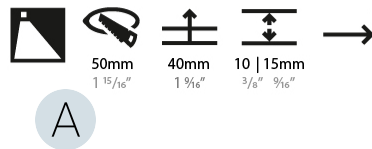

1. To build a product code in our configurator select the specify button on the base model # product page
2. To build a manual product code on this datasheet choose from the options listed below in blue font and add the suffix to the base model #

GENERAL

Series: Delight
Subseries: Delight Lollipop Round
Brand: Prolicht
Division: Architectural
Mounting Type: Recessed
Mounting Location: Wall
Subcategory: Step Light

PHYSICAL

Shape: Round
Diameter (mm): 55
Diameter (in): 2 3/16
Depth (mm): 35
Depth (in): 1 3/8
Ceiling Thickness (mm): 10 / 15
Min. Recessing Depth (mm): 40
Min. Recessing Depth (in): 1 9/16
Light Distribution: Asymmetric
Weight (kg): 0.11
Weight (lbs): 0.25
Fixture Finish: SSR / BKV / CWI / CRY / HAB / UFT / ITA / RUA / FTG / MYG / LOD / PUS / FRO / FUP / KIA / POP / BLS / SPG / MEY / GOH / GUM / CHC / COM / ABZ / JAG / OBR / MOS / ROR
Fixture Material: Aluminum
Cut-out Measurements: Ø50mm / 1 15/16"

ELECTRICAL

Lamp Type: LED (Zhaga Standard)
Input Wattage (W): 2.2
Total Output Wattage (W): 2
Dimming: 0-10V Dimming / Phase Dimming (120Vac Only)
Driver Included: No
Driver Location: Remote
Driver Type: Constant Current - 120 / 277Vac
Input Voltage (V): 120 - 277
Constant Current (MA): 700

LED

Number of LEDs: 1
Color Temperature (°K): 2700 / 3000 / 4000
Max. Delivered Lumen (lm): 80 / 80 / 90
CRI: >90 CRI
Lamp Life (hrs): 50000

OPTICAL

RATINGS AND CERTIFICATIONS

Certified By: Certified for North American Standards
IP rating: IP20